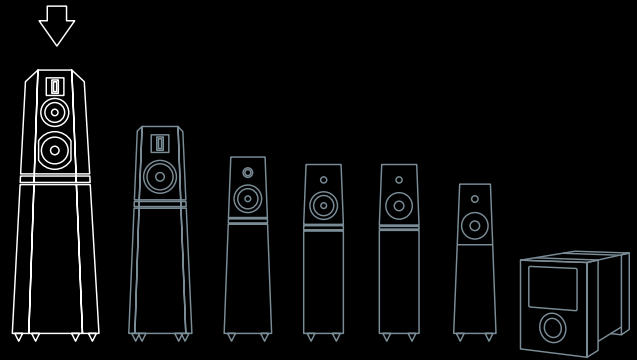

LOHENGRIN II

SPECIFICATIONS

Bandwidth:	15 to 60,000 Hz $\pm$ 3dB
Woofer:	15" (380 mm) doped polypropylene 4" (100 mm) high-power motor
Lower midrange¹:	9" (229 mm) doped polypropylene 3" (76 mm) SD-1 high-power motor
Midrange¹:	5" (127 mm) doped polypropylene 2" (50 mm) SD-1 high-power motor
Tweeter²:	2" (50 mm) pure aluminum ribbon
Input Power :	5 watts (8 Ω) minimum recommended
Sensitivity :	95 dB @ 2.83 Vrms & 1 meter on axis
Impedance :	8 Ω nominal, 4 Ω minimum

DIMENSIONS & WEIGHT

W x D x H:	19.0 x 23.5 x 60.0" (485 x 595 x 1,520 mm)
Weight :	500 lbs (227 kg) 730 lbs (331 kg) packed / pair

CABINET FINISH

Standard:	High-Gloss Piano Black
Special Order:	High-Gloss Silver, Makore & Quilted Big Leaf Maple

FEATURES & ACCESSORIES

Connectors¹:	gold-plated • removable posts
Isolation Cone¹:	solid brass with stainless steel lockable spikes
Isolation Platform:	1-1/4" (3.2 cm) damped aluminum
Jumper Cables:	8.0" (200 mm) high purity copper
Transportation Case:	ATA « Air Transportation Association » metal case

¹ Proprietary

² Verity

verity